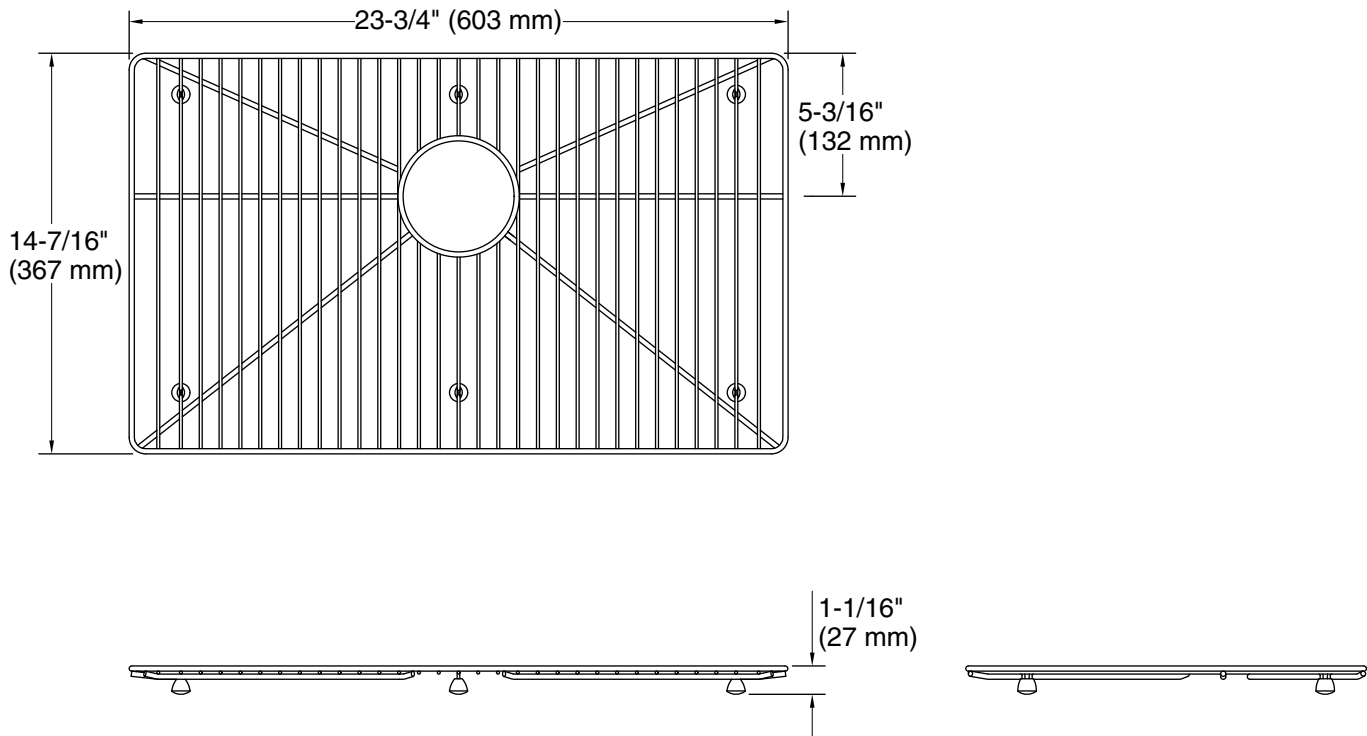

Lyric® Workstation
sink rack for K-RH23375-4PC
K-23380

Technical Information

All product dimensions are nominal.

Installation Type: Fixture-mount

Material: Stainless Steel